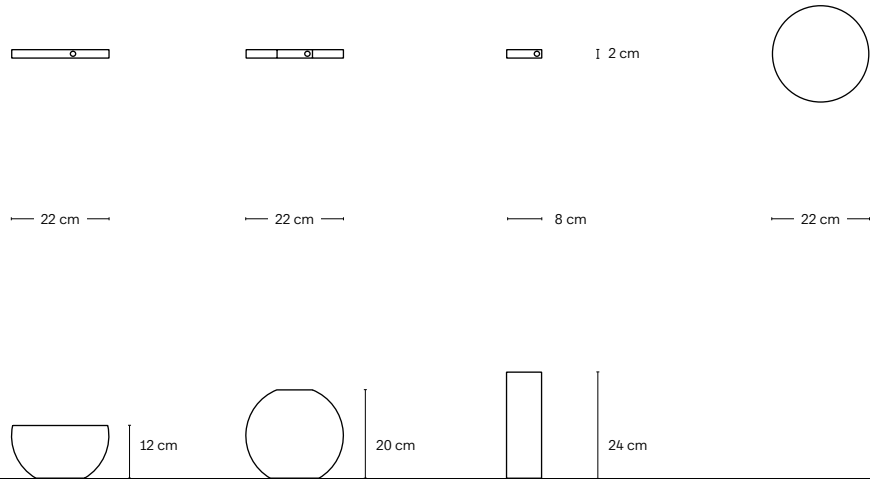

Vaso

Anno Year	Descrizione Description	Indoor/ Outdoor	Design
2017	Vaso Vase	Indoor + Outdoor	Roberto Cicchinè

Misure Dimensions	Peso Weight	Manifattura Manufacture	Materiali Materials	Colori disponibili Available colours	Ref. P 221
BASE ø 22 cm	50 gr	Lavorato dal pieno Machined from a solid	Alluminio verniciato Lacquered aluminium	Monocolore Single Colour	 Tutti i colori All colours
BODY L 22 cm W 6 cm H 24 cm	5 kg			Multicolore (scelta colore per singolo pezzo)	 Tutti i colori
				Multicolor (color choice for single piece)	 All colours

Pezzi Pieces	First	Second	Third	Note Notes	Verniciature Paintworks
Misure Dimensions	L 22 cm W 2 cm H 12 cm	L 22 cm W 2 cm H 20 cm	L 8 cm W 2 cm H 24 cm	Non vendibile singolarmente Not to be sold separately	Indoor Verniciatura a spruzzo Spray painting
Peso Weight	1.5 kg	2.5 kg	1 kg	Base magnetica inclusa Magnetic base included	Outdoor Zincatura e verniciatura a polveri Galvanization and powder coating